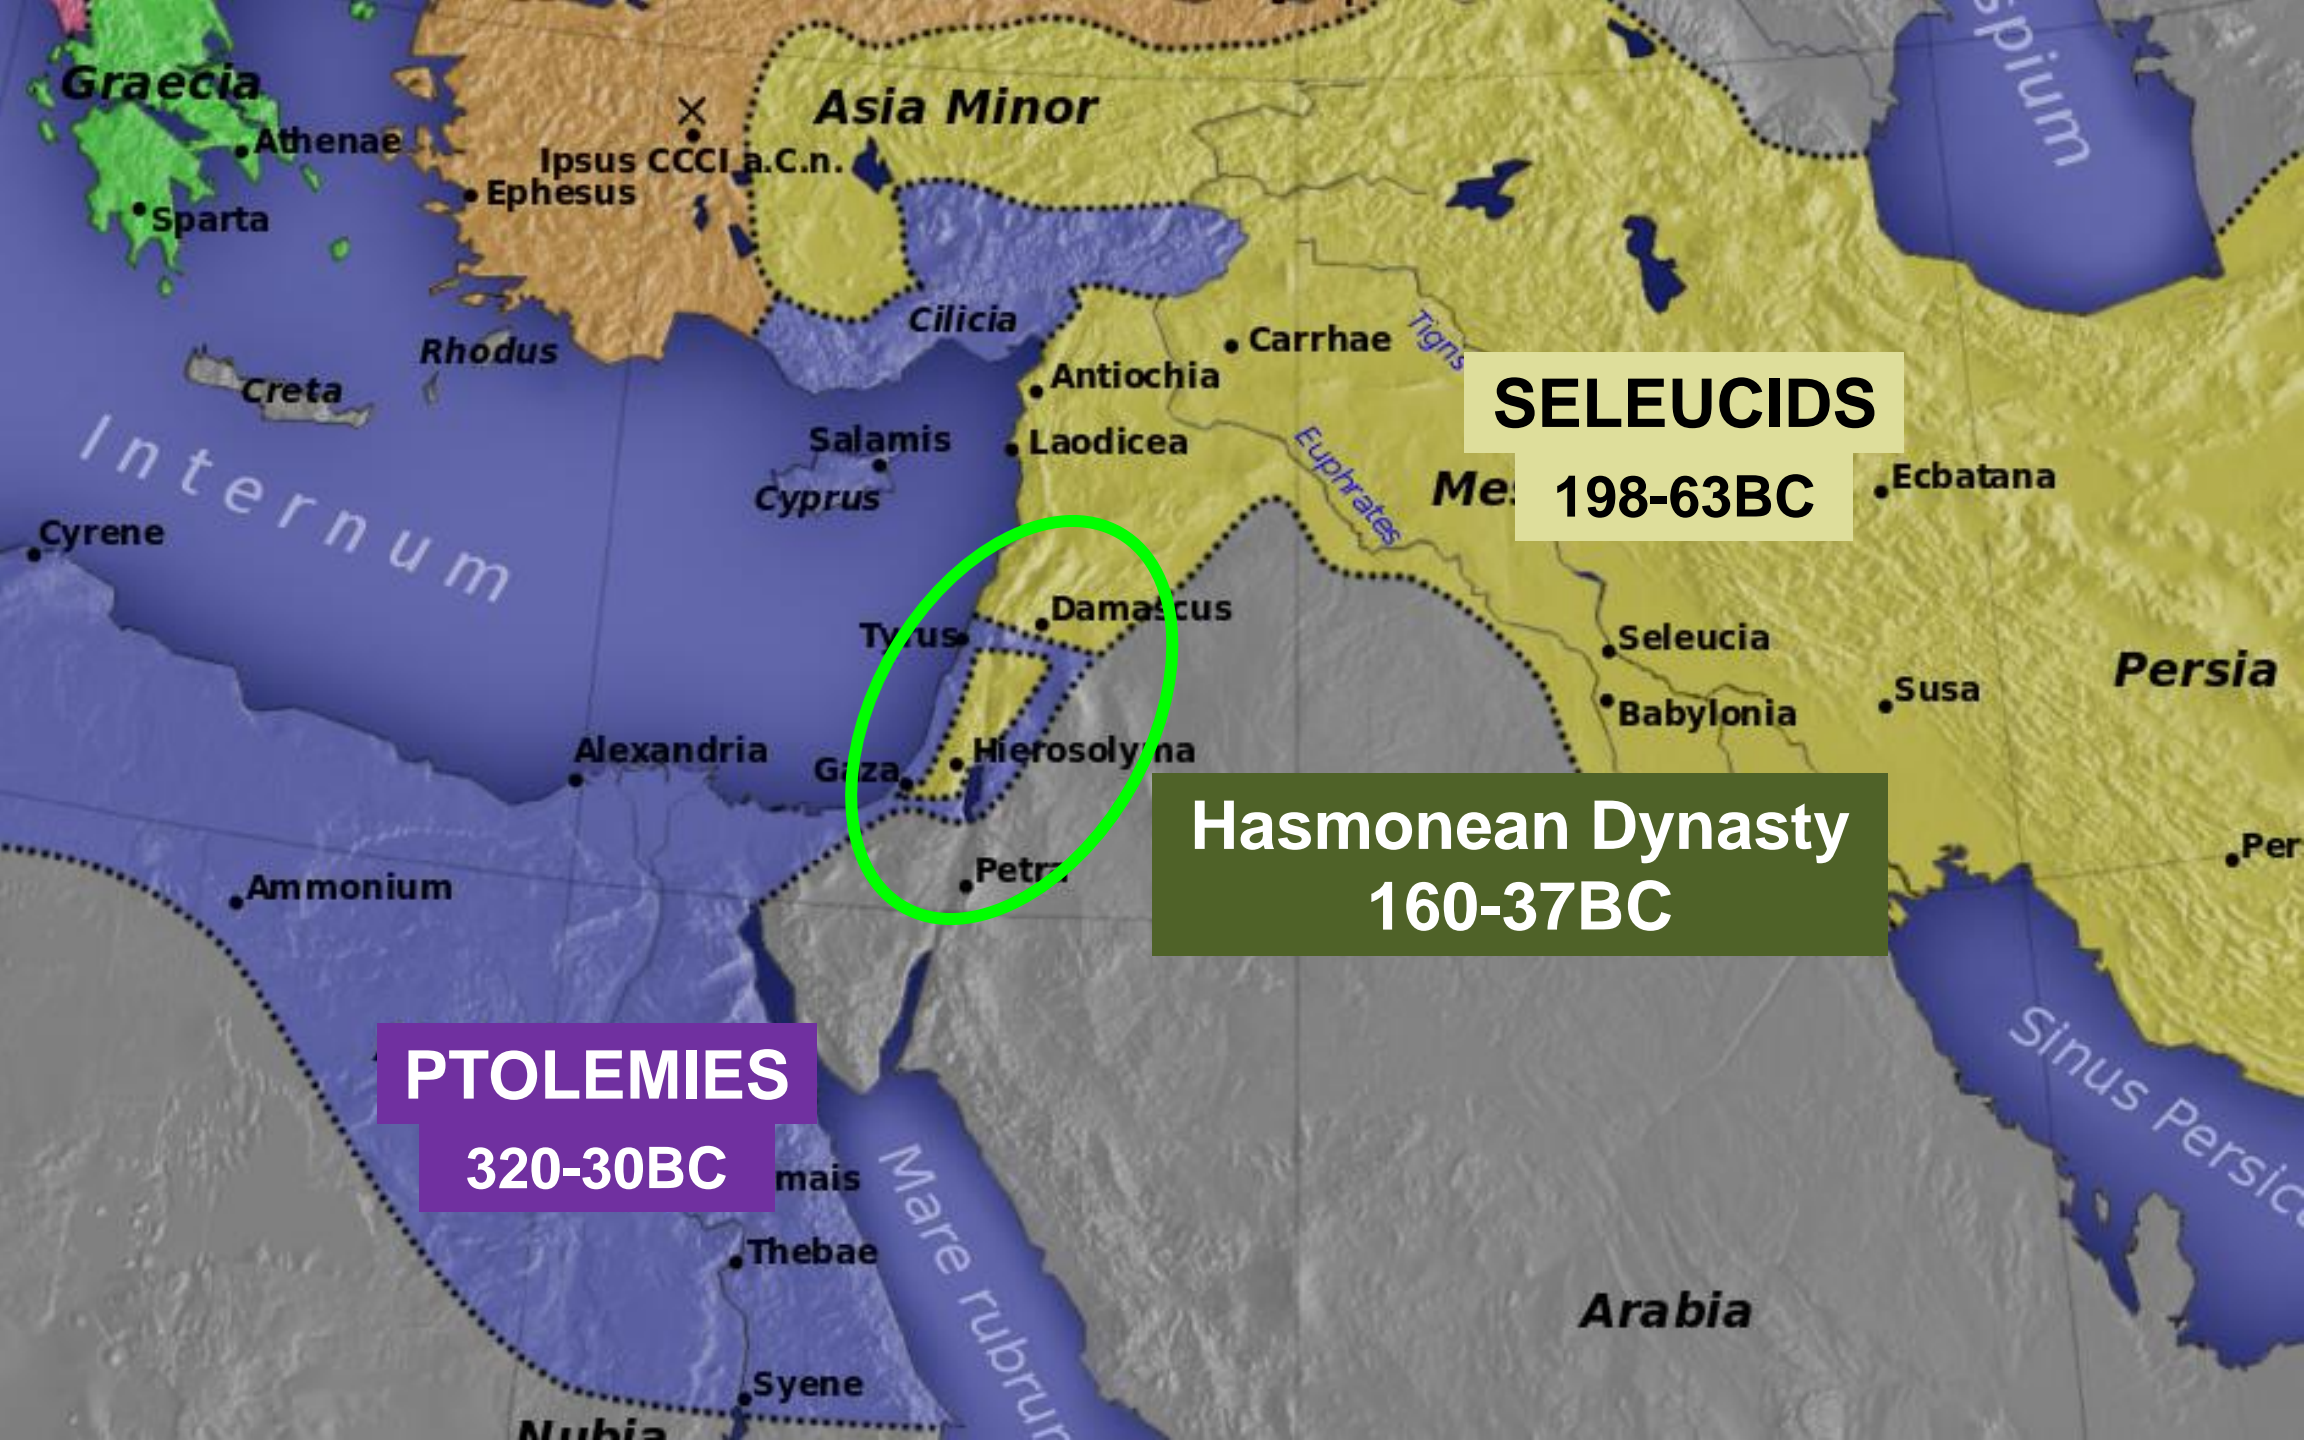

# Major Time Stamps of Bible Relevant History

Alexander born in Pella 356BC

Alexander dies in Babylon 323BC

**THE EMPIRE OF ALEXANDER THE GREAT**

- ← Alexander's route
- Alexander's empire
- ⚔ Battle

**Graecia**

Carrhae  
Tigris  
Euphrates

Arbela

Ecbatana

**Persia**

Damascus  
Tyrus  
Hierosolyma

Seleucia  
Babylonia

Susa

Cyrene

**170BC A.E.IV invades Egypt  
168BC Maccabean Revolt begins**

Thebae

Syene

Nubia

Arabia

Mare rubrum

**168 BC - PRIEST NAMED  
MATTATHIAS REFUSED TO  
OFFER SACRIFICES TO  
SELEUCID GODS**

**MACCABEAN REVOLT  
BEGINS: 168-160BC**

**HASMONEAN DYNASTY  
160-37BC**

**ANTIOCHUS IV  
(EPIPHANES)  
175-164BC**

**SELEUCIDS**

**198-63BC**

**Hasmonean Dynasty**  
**160-37BC**

**PTOLEMIES**

**320-30BC**