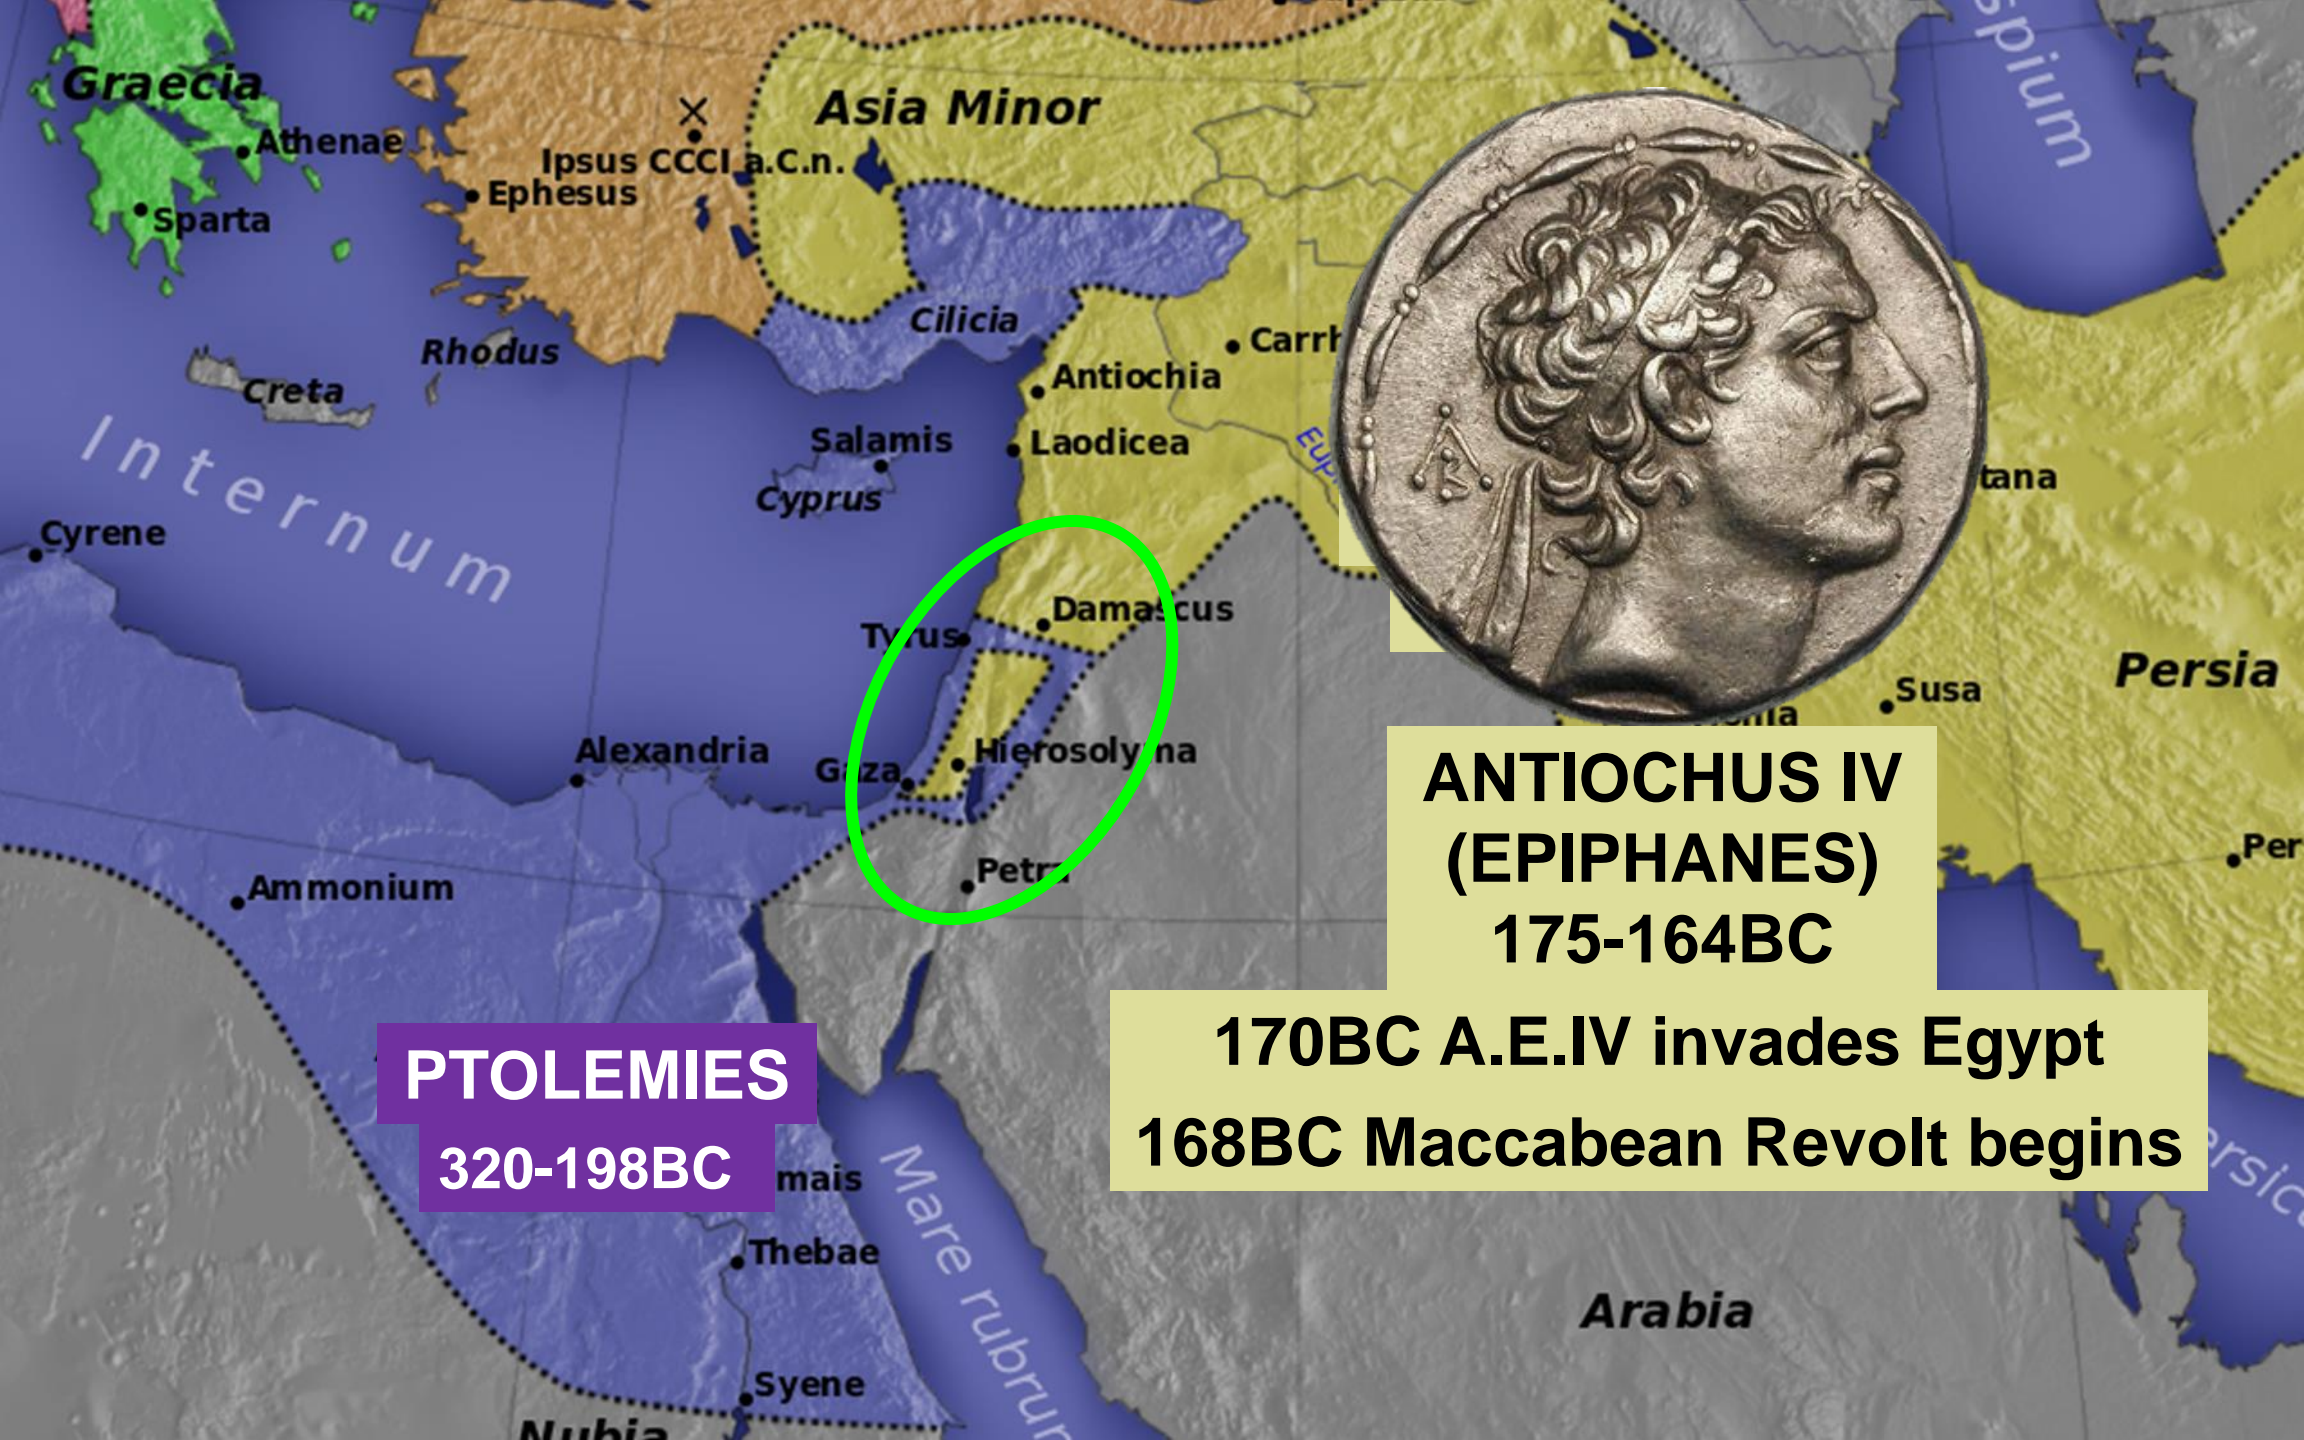

# Major Time Stamps of Bible Relevant History

Alexander born in Pella 356BC

Alexander dies in Babylon 323BC

**THE EMPIRE OF ALEXANDER THE GREAT**

- ← Alexander's route
- Alexander's empire
- ⚔ Battle

**Graecia**

Carrhae  
Tigris  
Euphrates

Arbela

Ecbatana

**Persia**

Damascus  
Tyrus  
Hierosolyma

Seleucia  
Babylonia

Susa

Cyrene

Syene

**Nubia**

Mare rubrum

**HASIDISM**

**PTOLEMIES**

**320-198BC**

**ANTIOCHUS IV  
(EPIPHANES)  
175-164BC**

**Graecia**

**Asia Minor**

Aspium

Athenae  
Sparta

Ipsus CCCI a.C.n.  
Ephesus

Rhodus

Cilicia

Antiochia  
Laodicea

Carrh