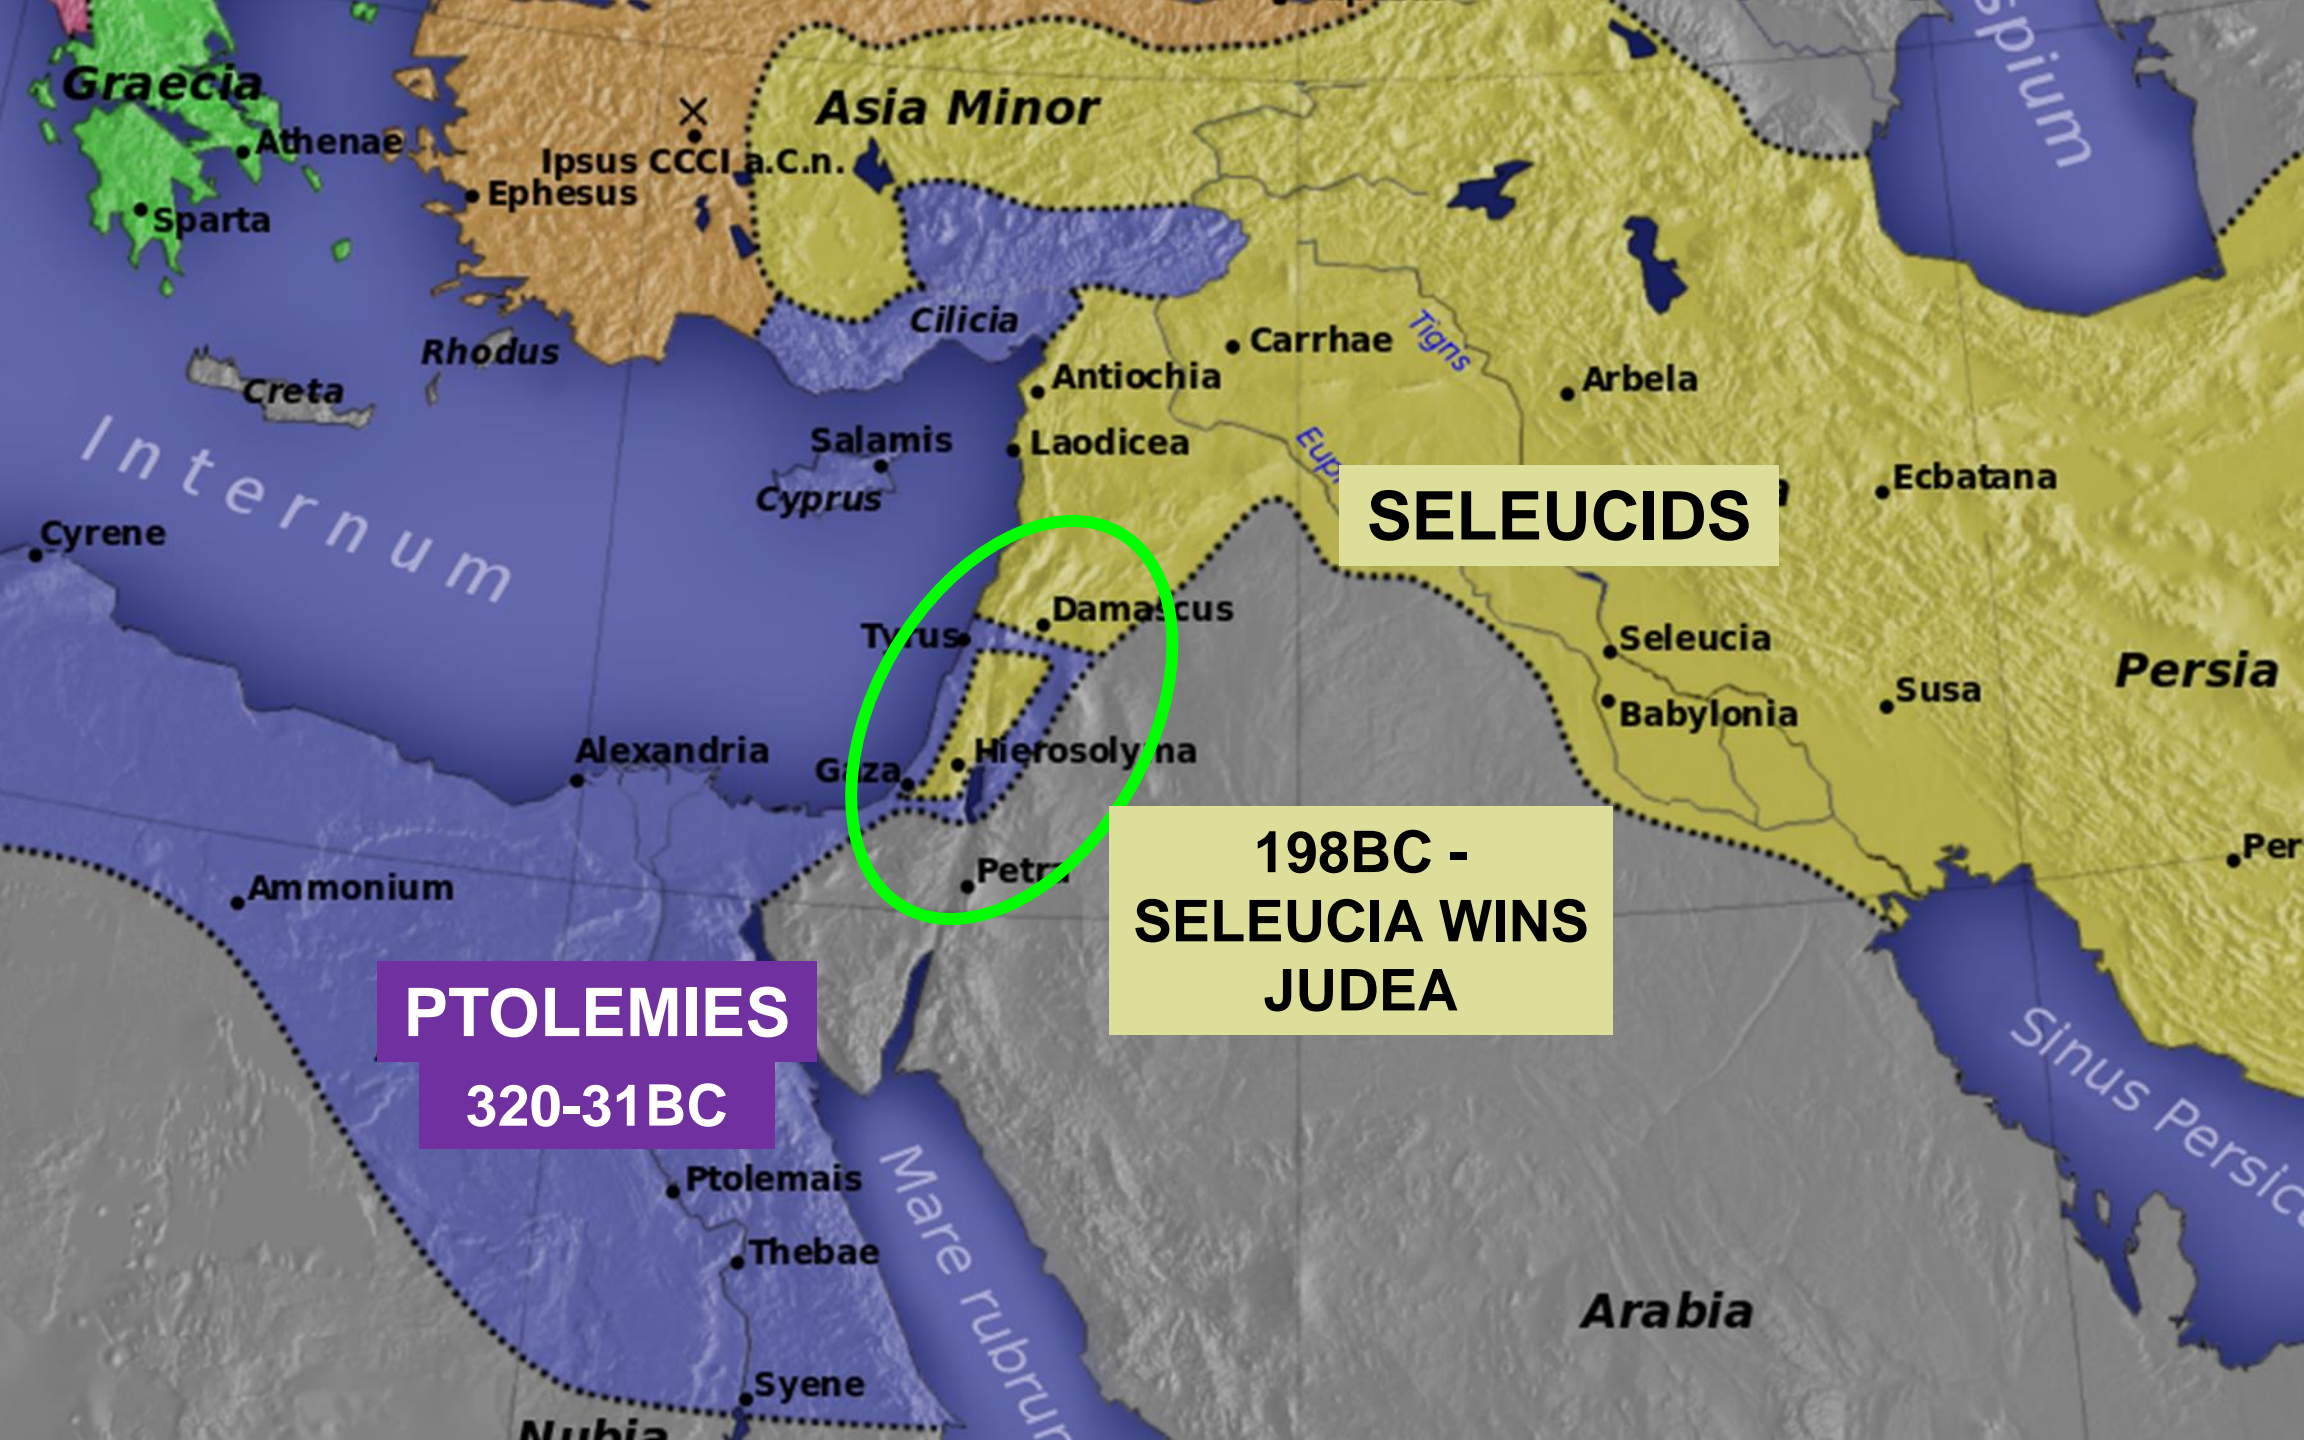

# Major Time Stamps of Bible Relevant History

Alexander born in Pella 356BC

Alexander dies in Babylon 323BC

**THE EMPIRE OF ALEXANDER THE GREAT**

- ← Alexander's route
- Alexander's empire
- ⚔ Battle

**Graecia**

**Asia Minor**

**SELEUCIDS**

**PTOLEMIES**  
**320-31BC**

**198BC -  
SELEUCIA WINS  
JUDEA**

Athenae  
Sparta

Ipsus CCCI a.C.n.  
Ephesus

Cilicia

Antiochia  
Laodicea

Carrhae  
Tigris  
Euphrates

Arbela

Ecbatana

**Persia**

Damascus  
Tyrus  
Hierosolyma

Seleucia  
Babylonia

Susa

Cyrene

Alexandria

Griza

Petra

Ammonium

Sinus Persicus

**Arabia**

Ptolemis

Thebae