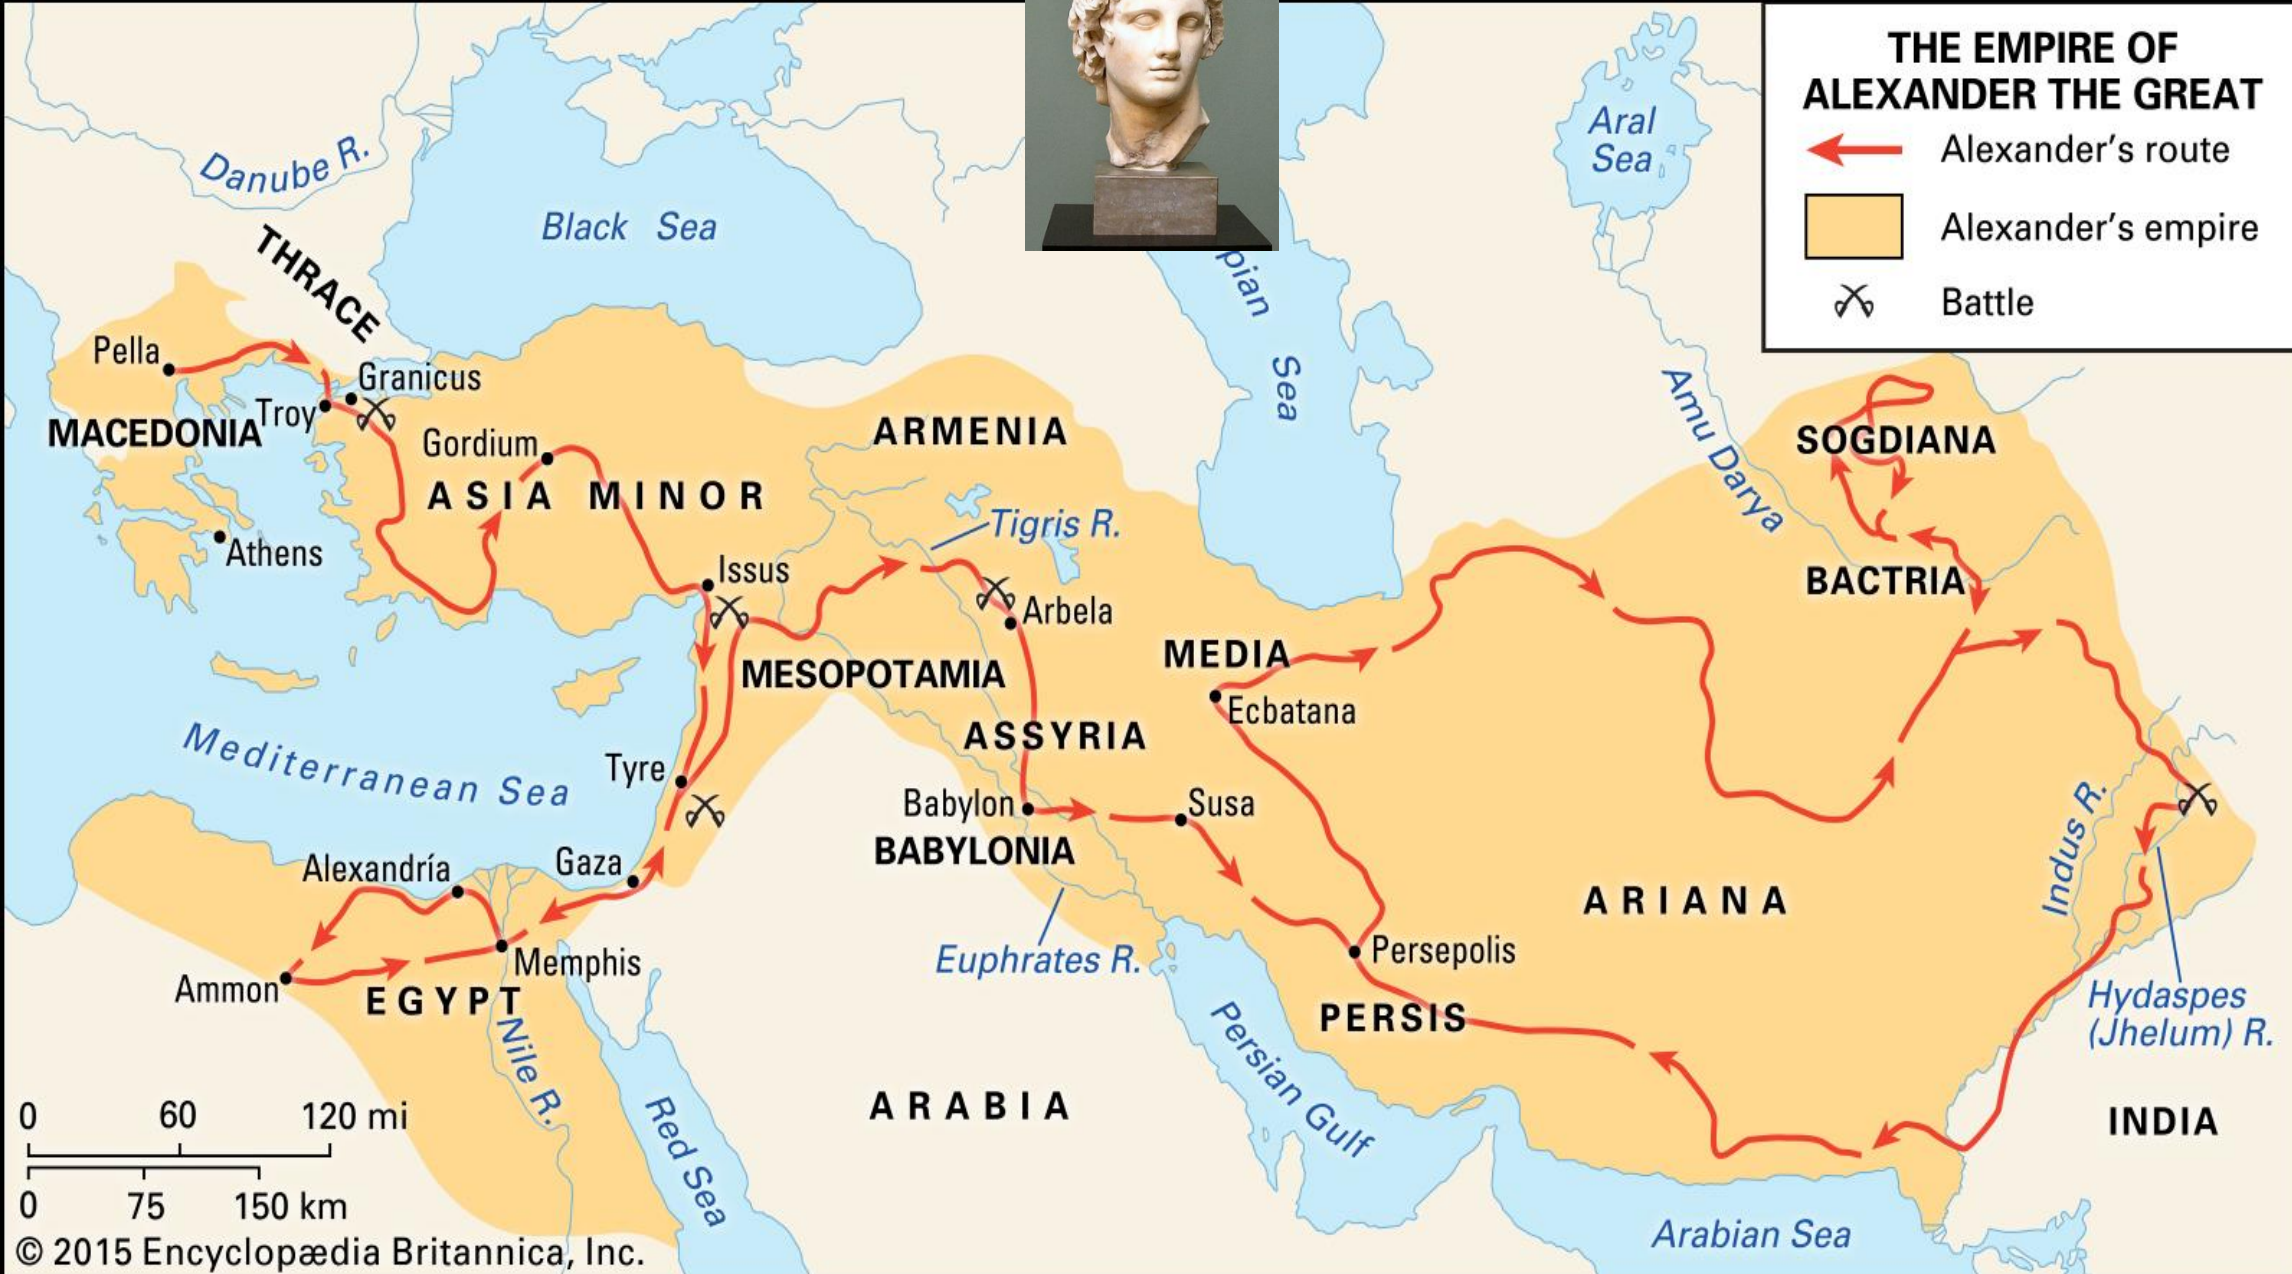

# Major Time Stamps of Bible Relevant History

Alexander born in Pella 356BC

Alexander dies in Babylon 323BC

**THE EMPIRE OF ALEXANDER THE GREAT**

- ← Alexander's route
- Alexander's empire
- ⚔ Battle

**Graecia**

**Asia Minor**

**SELEUCIDS**

**PTOLEMIES**  
**320-31BC**

**198BC -  
SELEUCIA WINS  
JUDEA**

Athenae  
Sparta

Ipsus CCCI a.C.n.  
Ephesus

Cilicia

Antiochia  
Laodicea

Carrhae  
Tigris  
Euphrates

Arbela

Ecbatana

**Persia**

Damascus  
Tyrus  
Hierosolyma

Seleucia  
Babylonia

Susa

Cyrene

## The Roman empire at its greatest extent in AD 117

**HEROD  
THE GREAT  
72-4(1?) BC**

**PTOLEMIES  
320-30BC**

**SELEUCIDS  
198-63BC**

**Hasmonean Dynasty  
160-37BC**