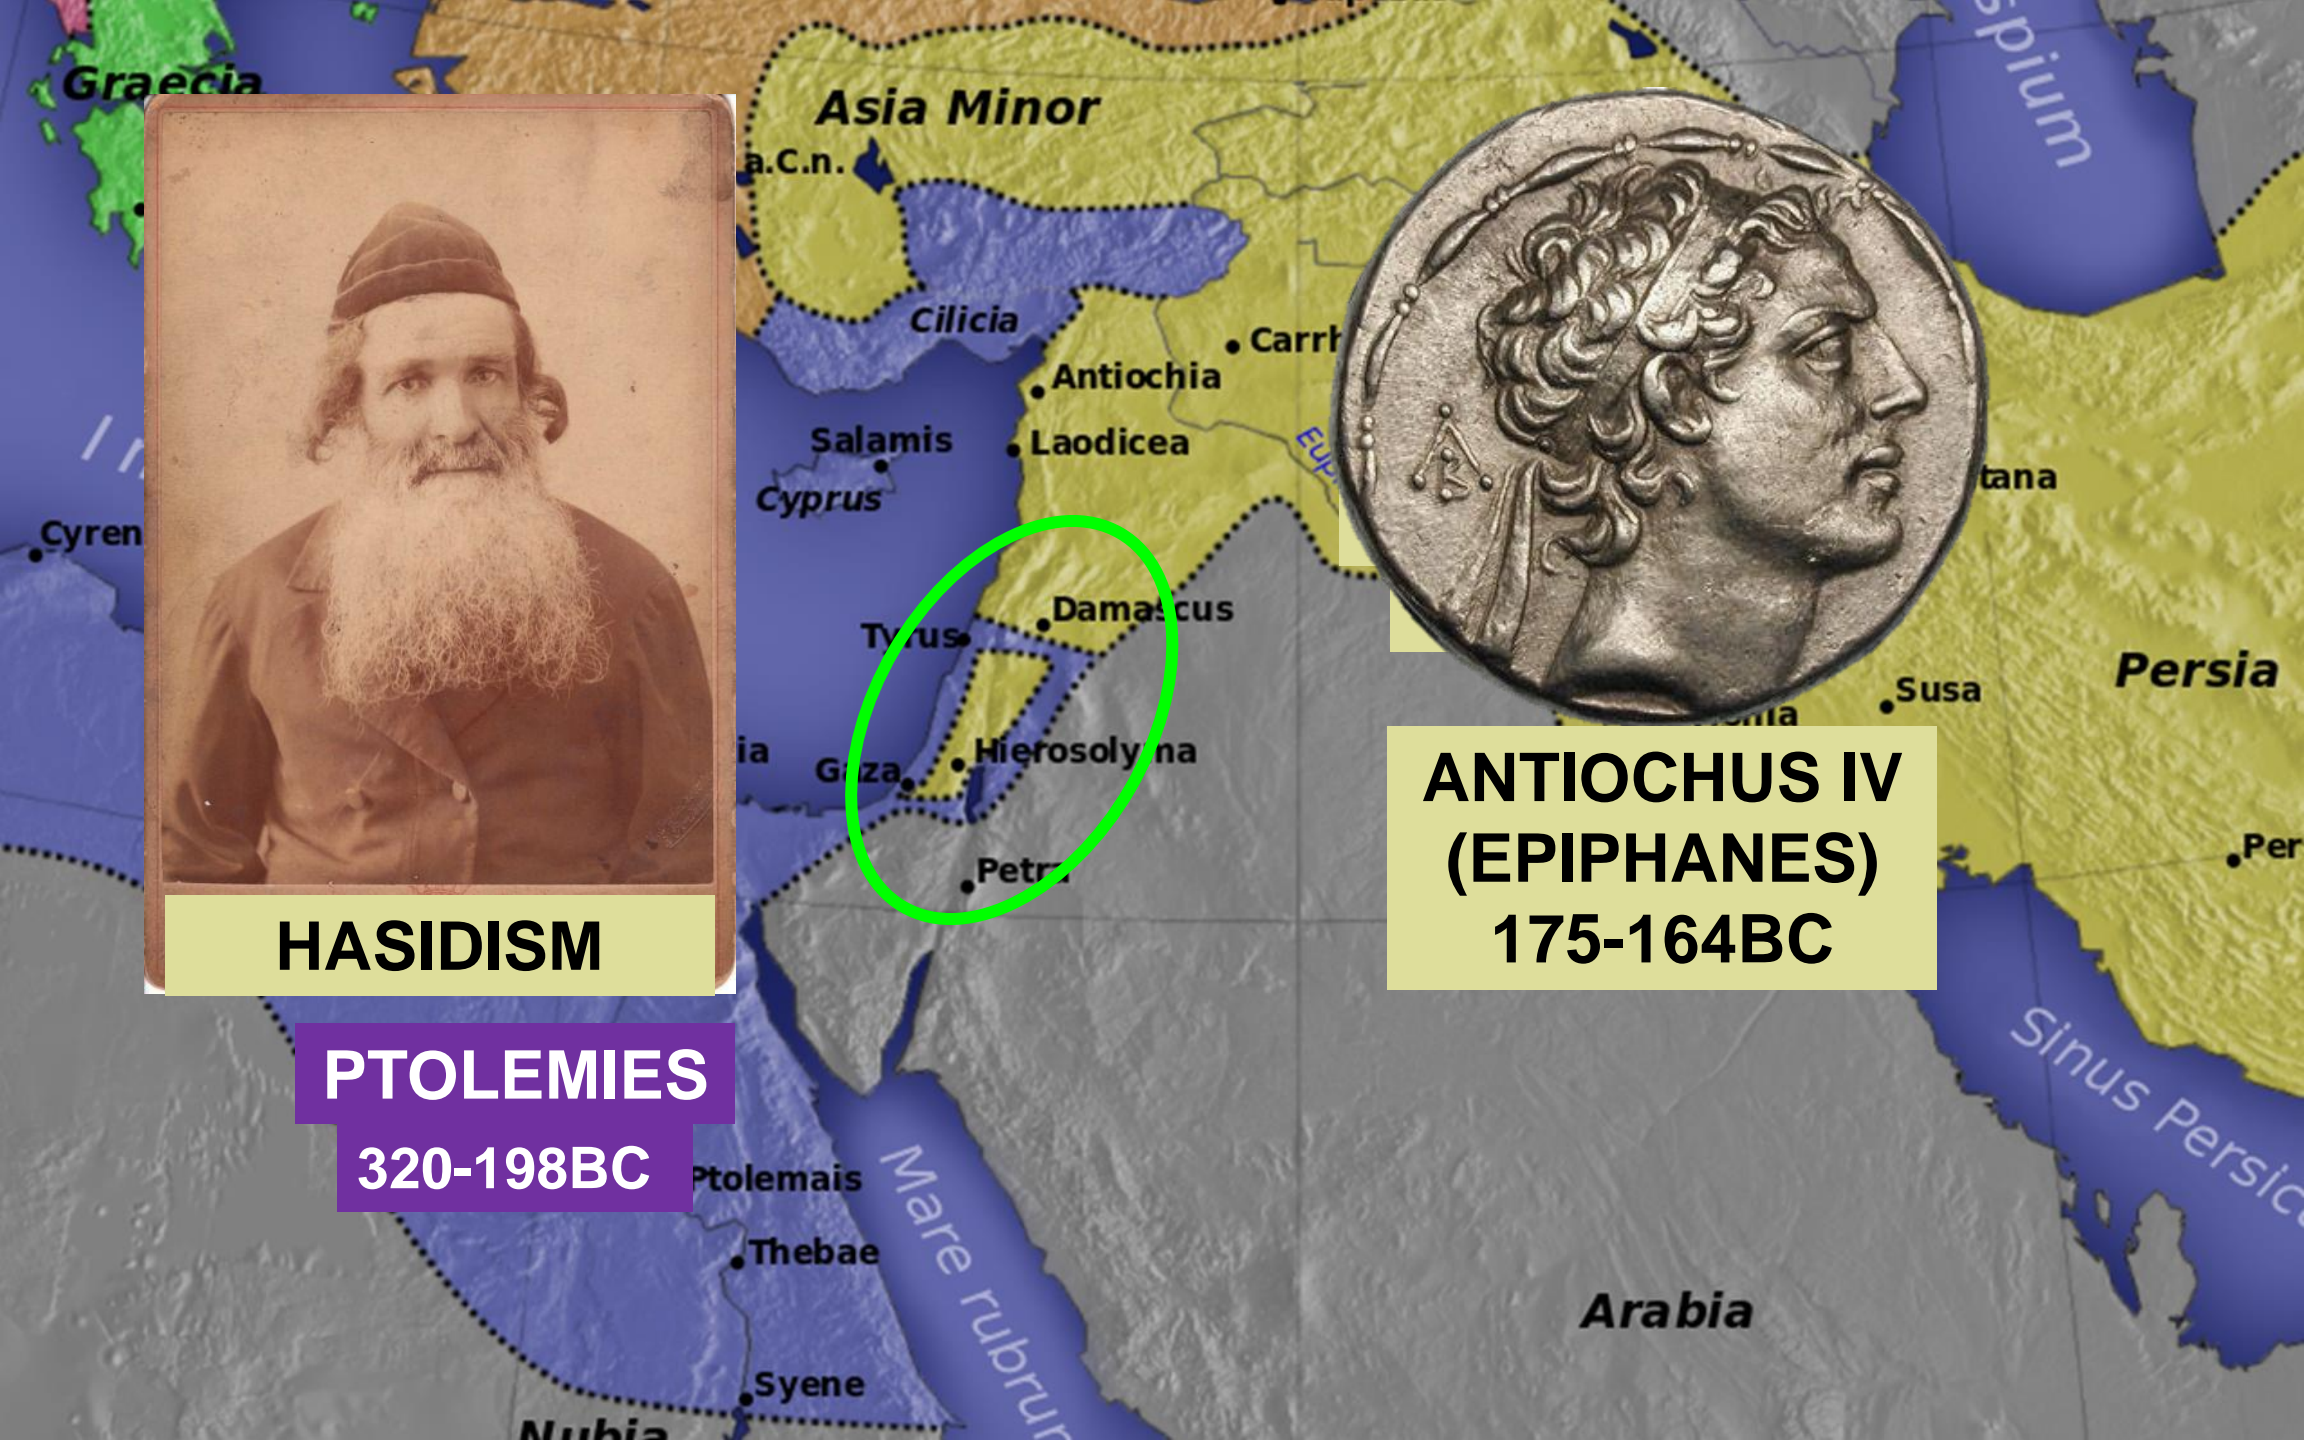

# Major Time Stamps of Bible Relevant History

Alexander born in Pella 356BC

Alexander dies in Babylon 323BC

**THE EMPIRE OF ALEXANDER THE GREAT**

- ← Alexander's route
- Alexander's empire
- ⚔ Battle

**Graecia**

Carrhae  
Tigris  
Euphrates

Arbela

Ecbatana

**Persia**

Damascus  
Tyrus  
Hierosolyma

Seleucia  
Babylonia

Susa

Cyrene

Alexandria

Griza

Petra

Ammonium

Sinus Persicus

**Arabia**

Ptolemis

Thebae

Syene

**Nubia**

Mare rubrum

**HASIDISM**

**PTOLEMIES**

**320-198BC**

**ANTIOCHUS IV  
(EPIPHANES)  
175-164BC**

**Graecia**