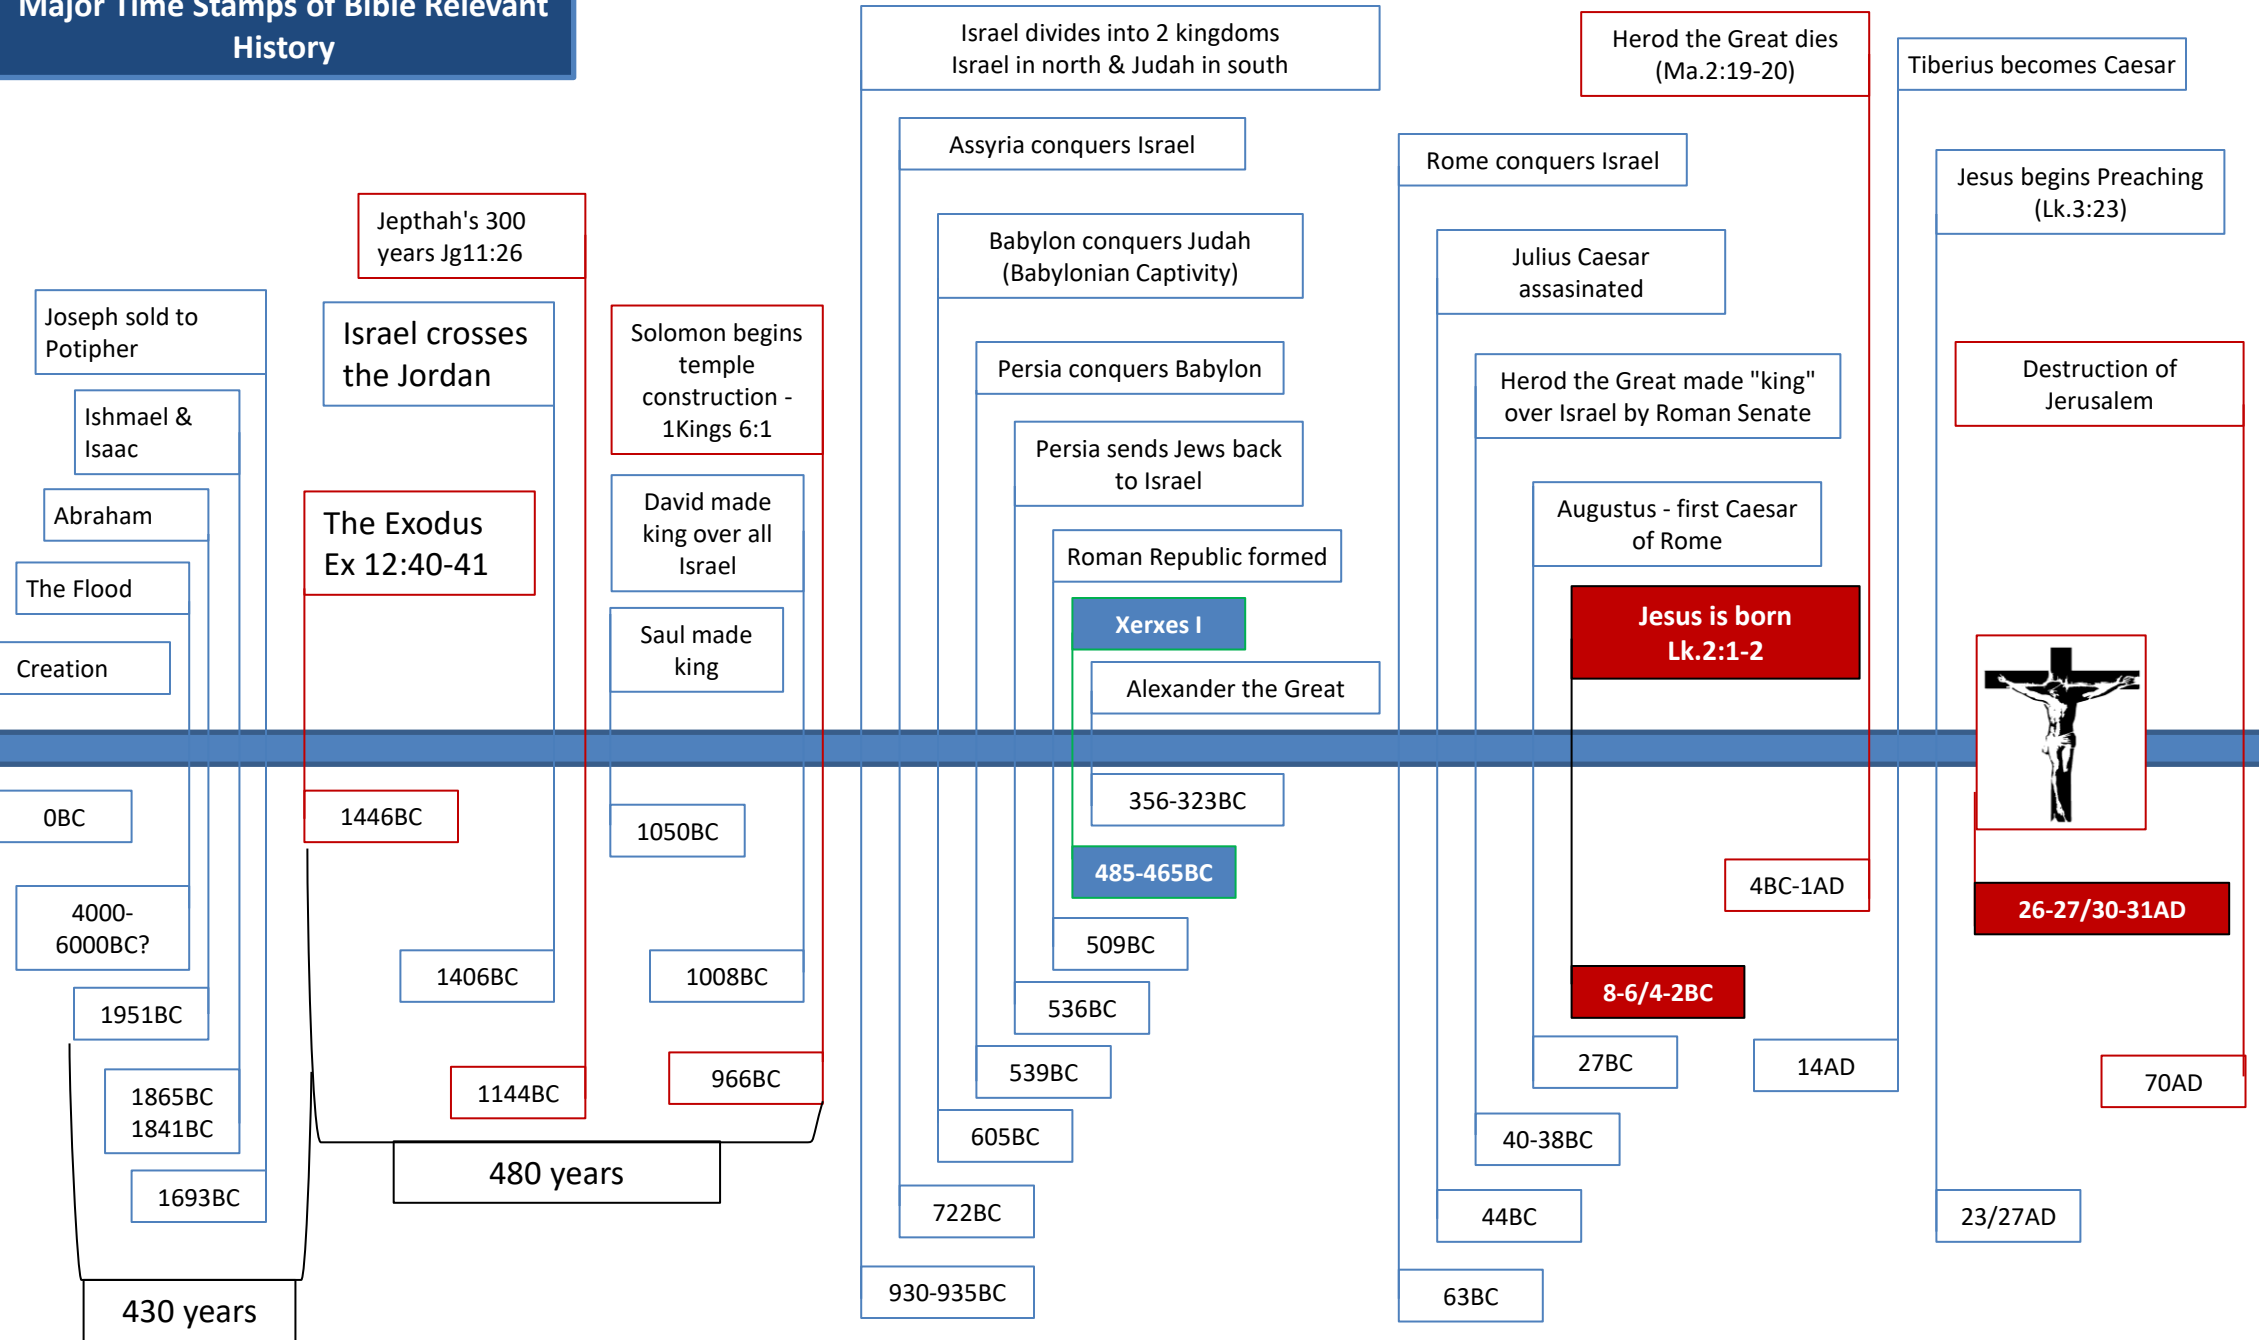

# Major Time Stamps of Bible Relevant History

Alexander born in Pella 356BC

Alexander dies in Babylon 323BC

**THE EMPIRE OF ALEXANDER THE GREAT**

- ← Alexander's route
- Alexander's empire
- ⚔ Battle

**Graecia**

**Asia Minor**

**SELEUCIDS**

**PTOLEMIES**  
**320-31BC**

**198BC -  
SELEUCIA WINS  
JUDEA**

Athenae  
Sparta

Ipsus CCCI a.C.n.  
Ephesus

Cilicia

Antiochia  
Laodicea

Carrhae  
Tigris  
Euphrates

Arbela

Ecbatana

**Persia**

Damascus  
Tyrus  
Hierosolyma

Seleucia  
Babylonia

Susa

Cyrene

## The Roman empire at its greatest extent in AD 117

**HEROD  
THE GREAT  
72-4(1?) BC**

**PTOLEMIES  
320-30BC**

**SELEUCIDS  
198-63BC**

**Hasmonean Dynasty  
160-37BC**