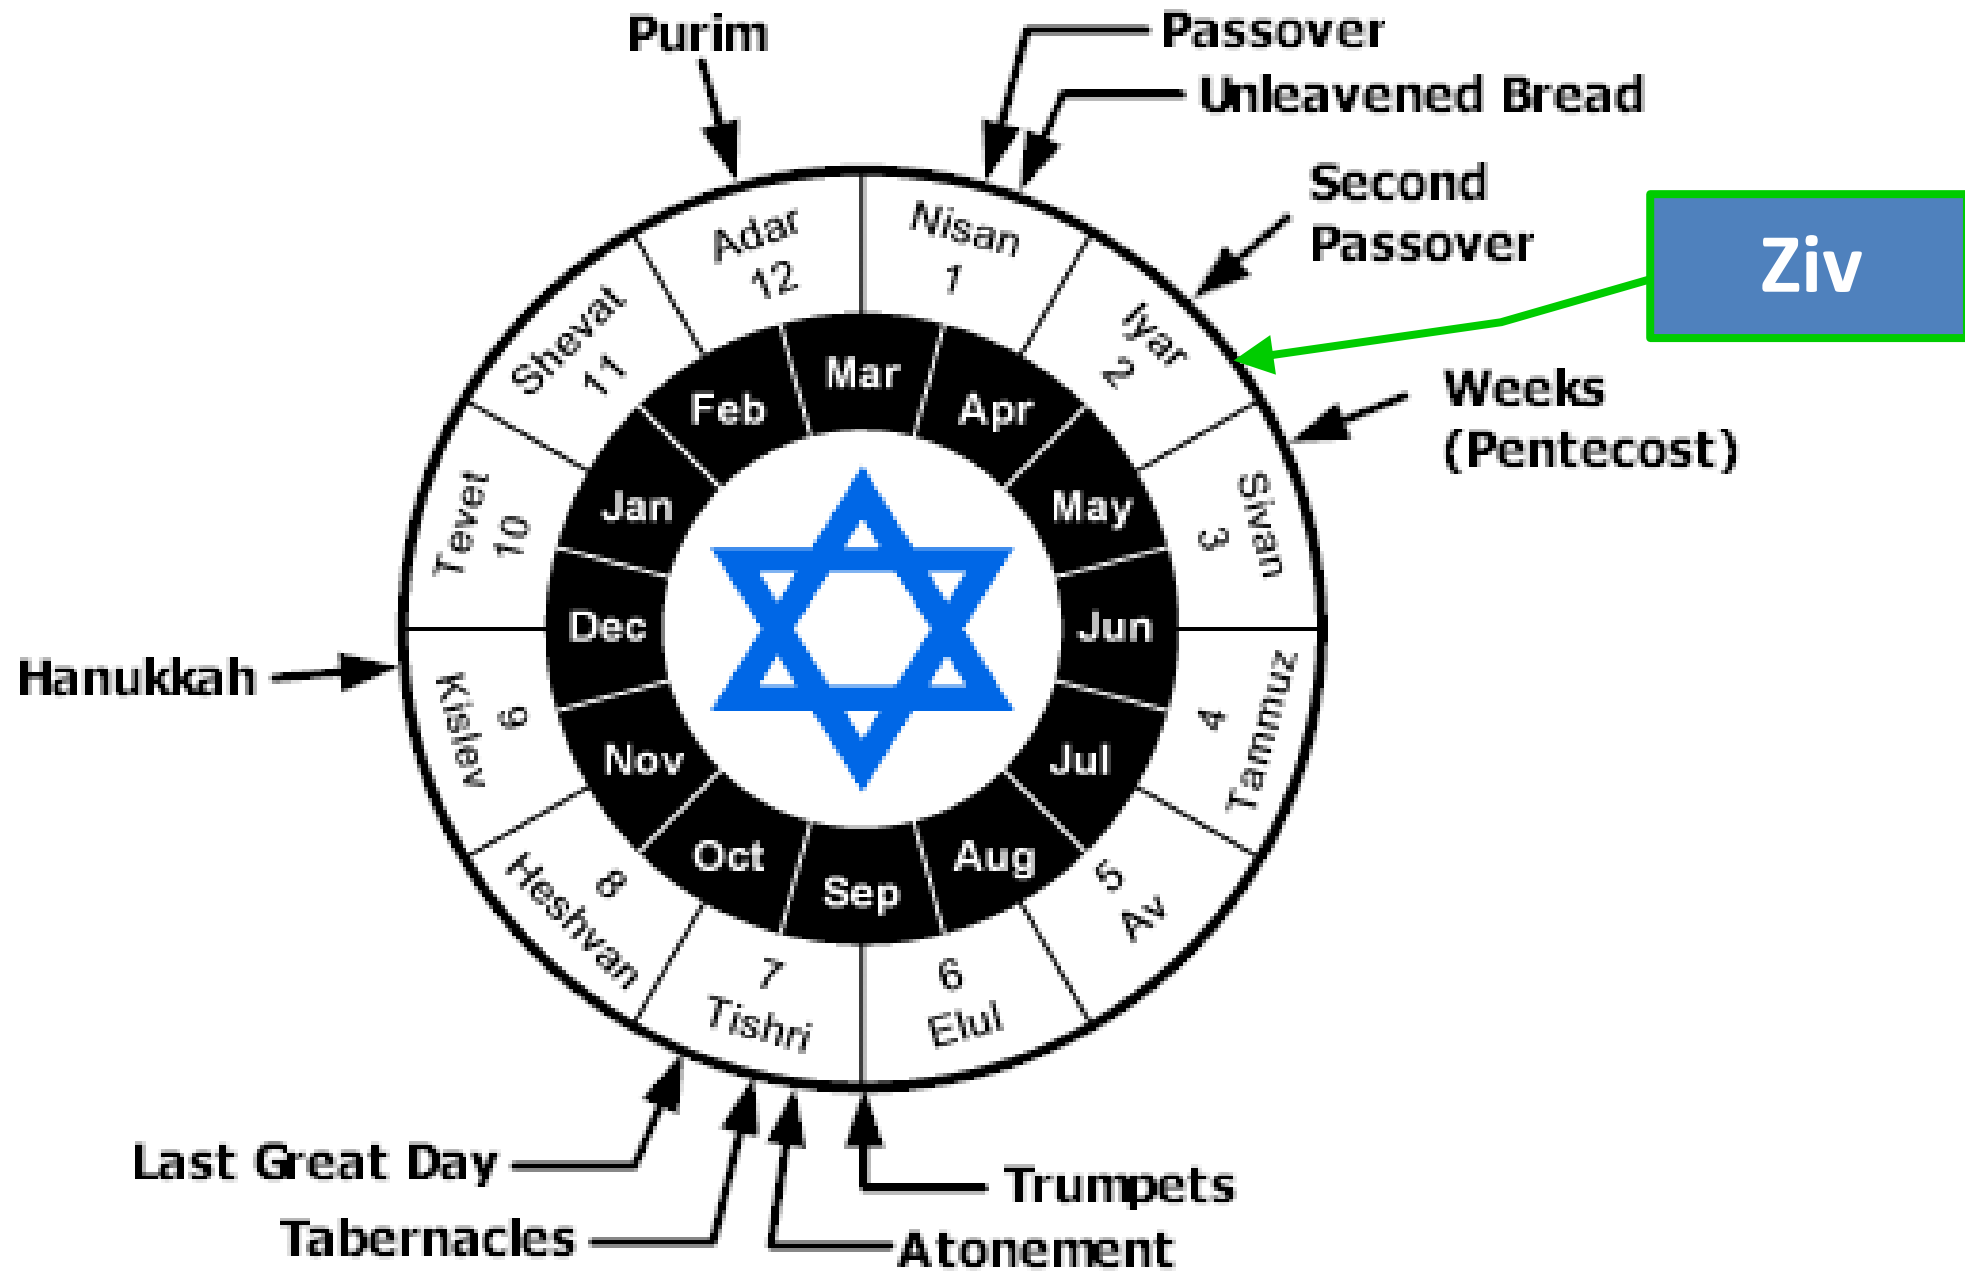

1400BC

Joshua dies 110
(born in Egypt)

Joshua's generation
dies

Ramses
1303 - 1213BC

Jephthah's 300
years Jg11:26

1144BC

The Judges: Othniel to Samuel

1-1070BC
2-1080BC

Saul dies

David made
king over Judah

David made
king over all
Israel

Ish-bosheth
dies

1010BC

1008BC

David dies

Solomon made
king

970BC

Solomon begins
temple
construction -
1Kings 6:1

966BC

480 years

Beginning Construction of The Temple to The Captivities

Solomon begins temple construction - 1Kings 6:1

Rehoboam made king

Solomon dies