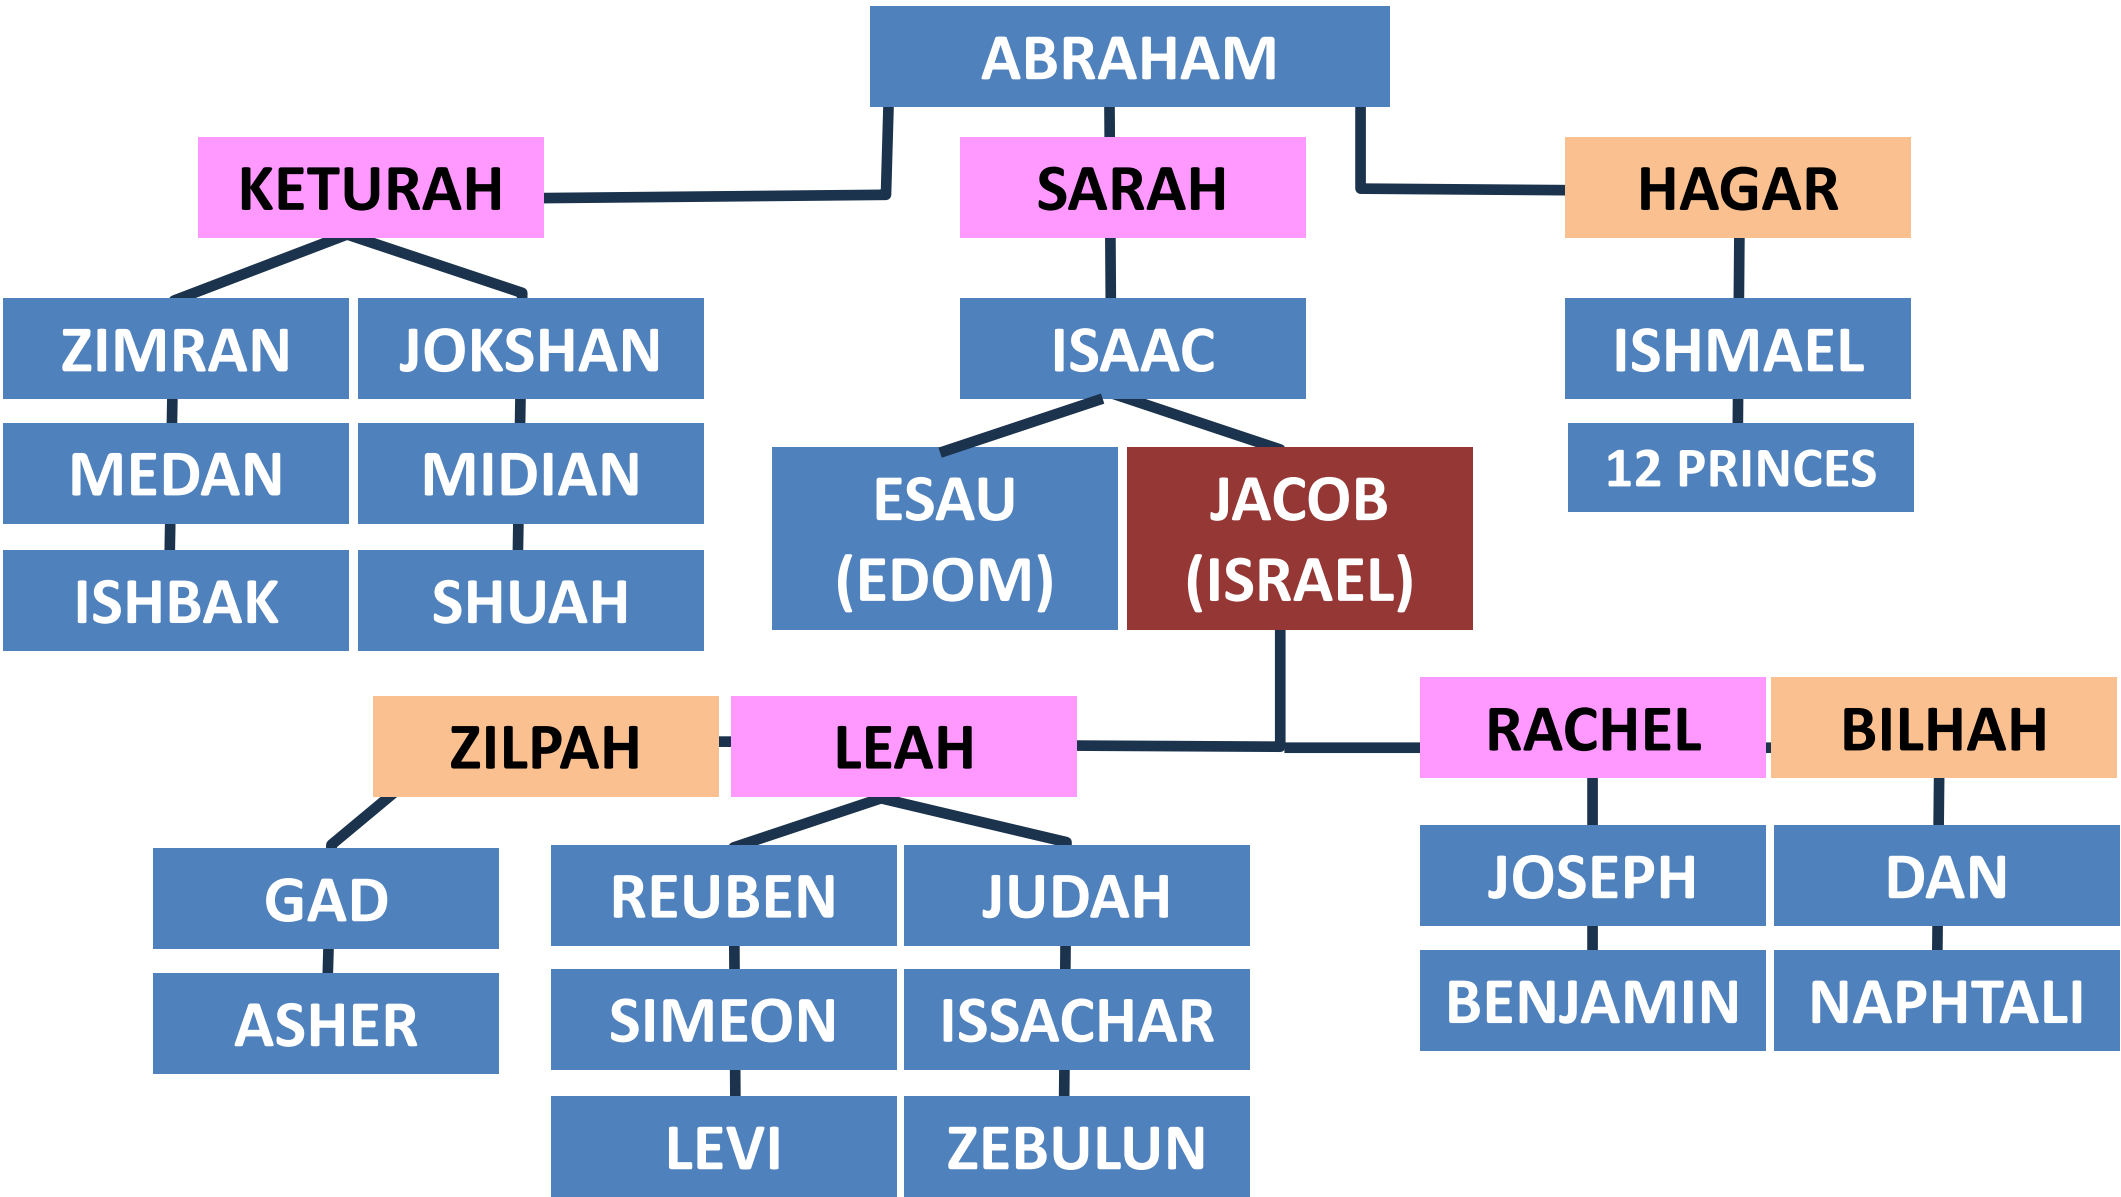

David made king over all Israel

Saul made king

Israel divides into 2 kingdoms Israel in north & Judah in south

Assyria conquers Israel

Babylon conquers Judah (Babylonian Captivity)

Persia conquers Babylon

Persia sends Jews back to Israel

63BC

430 years

Abraham to the Exodus

Levi 17-19 years older than Joseph

128

137

All of Jacob/Israel's children born these 20 years except Benjamin

Jacob/Israel moves w/family to Egypt

1526BC

1446BC

1865BC

1678BC

430 years

**OT = NATIONS
GOY (GOYIM?)**

**NT = GENTILE(S)
ETHNOS
ETHNIKOS**

**ADOPTION?
LOT (MOAB, AMMON)
ELIEZER OF DAMASCUS?
HOUSEHOLD SERVANTS**

The Exodus to Beginning Construction of The Temple

The Exodus
Ex 12:40-41

Israel begins 40
year wandering

1444BC

1446BC

Joshua leads
Israel into
Canaan

1404BC

Caleb takes his
land Js14.10