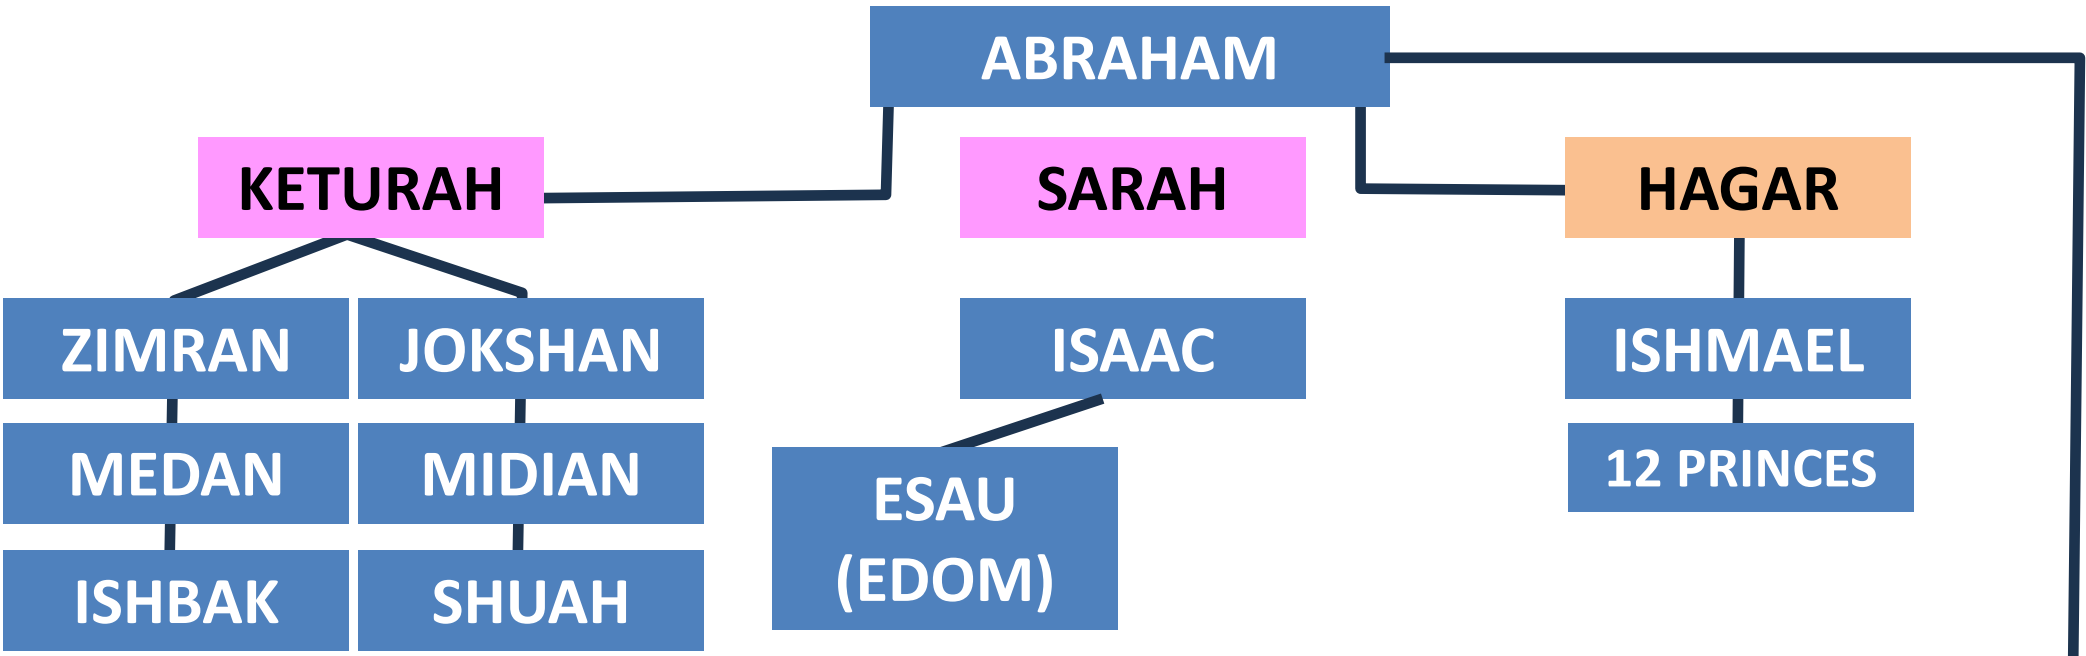

1526BC

1446BC

1865BC

1678BC

430 years

**OT = NATIONS
GOY (GOYIM?)**

**NT = GENTILE(S)
ETHNOS
ETHNIKOS**

**ADOPTION?
LOT (MOAB, AMMON)
ELIEZER OF DAMASCUS?
HOUSEHOLD SERVANTS**

The Exodus to Beginning Construction of The Temple

The Exodus
Ex 12:40-41

Israel begins 40
year wandering

1444BC

1446BC

Joshua leads
Israel into
Canaan

1404BC

Caleb takes his
land Js14.10