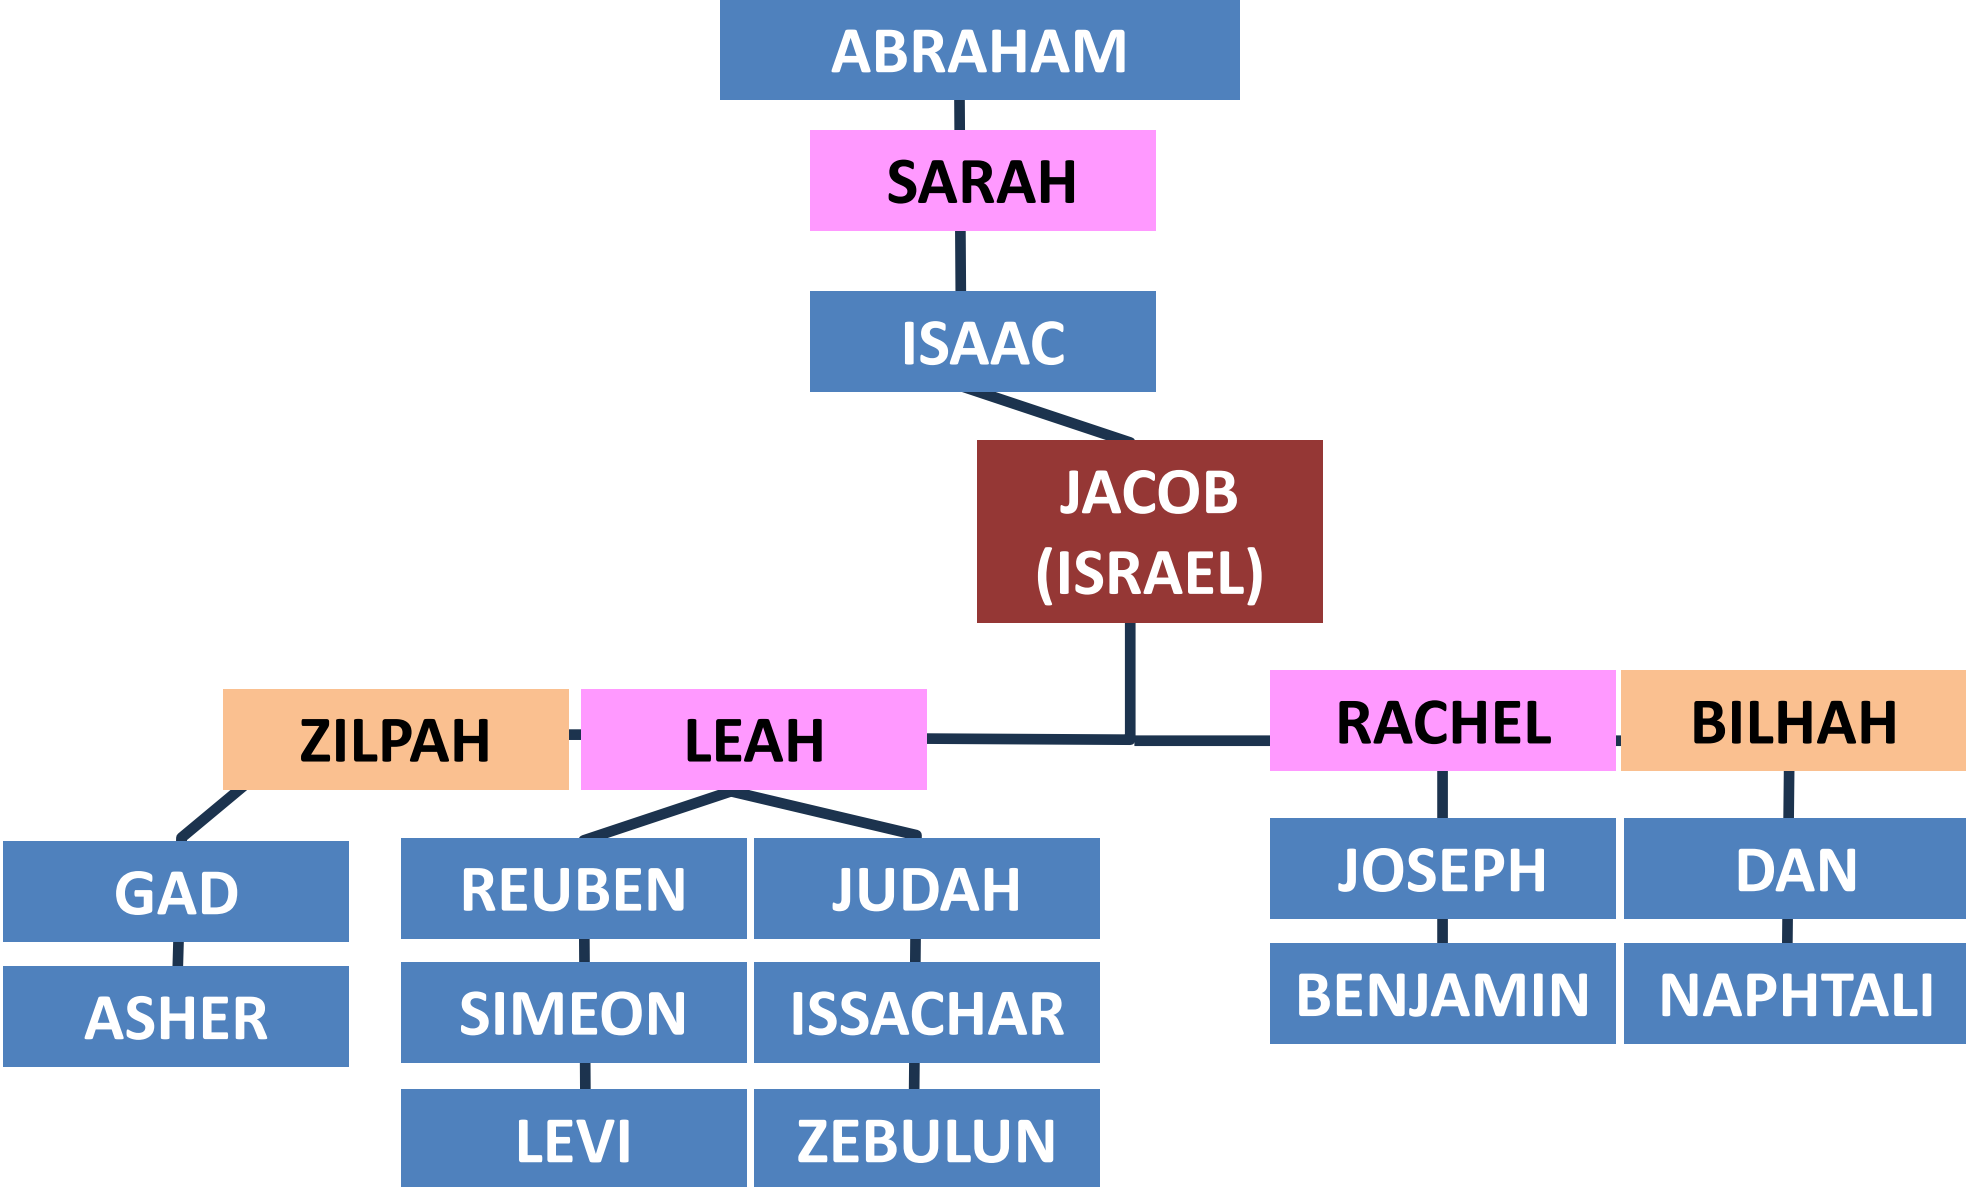

63BC

430 years

Abraham to the Exodus

Levi 17-19 years older than Joseph

128

137

All of Jacob/Israel's children born these 20 years except Benjamin

Jacob/Israel moves w/family to Egypt

1526BC

1446BC

1865BC

1678BC

430 years

**OT = NATIONS
GOY (GOYIM?)**

**NT = GENTILE(S)
ETHNOS
ETHNIKOS**

**ADOPTION?
LOT (MOAB, AMMON)
ELIEZER OF DAMASCUS?
HOUSEHOLD SERVANTS**

The Exodus to Beginning Construction of The Temple

The Exodus
Ex 12:40-41

Israel begins 40
year wandering

1444BC

1446BC

Joshua leads
Israel into
Canaan

1404BC

Caleb takes his
land Js14.10

1400BC

Joshua dies 110
(born in Egypt)

Joshua's generation
dies

Ramses
1303 - 1213BC

Jephthah's 300
years Jg11:26

1144BC

The Judges: Othniel to Samuel

1-1070BC
2-1080BC