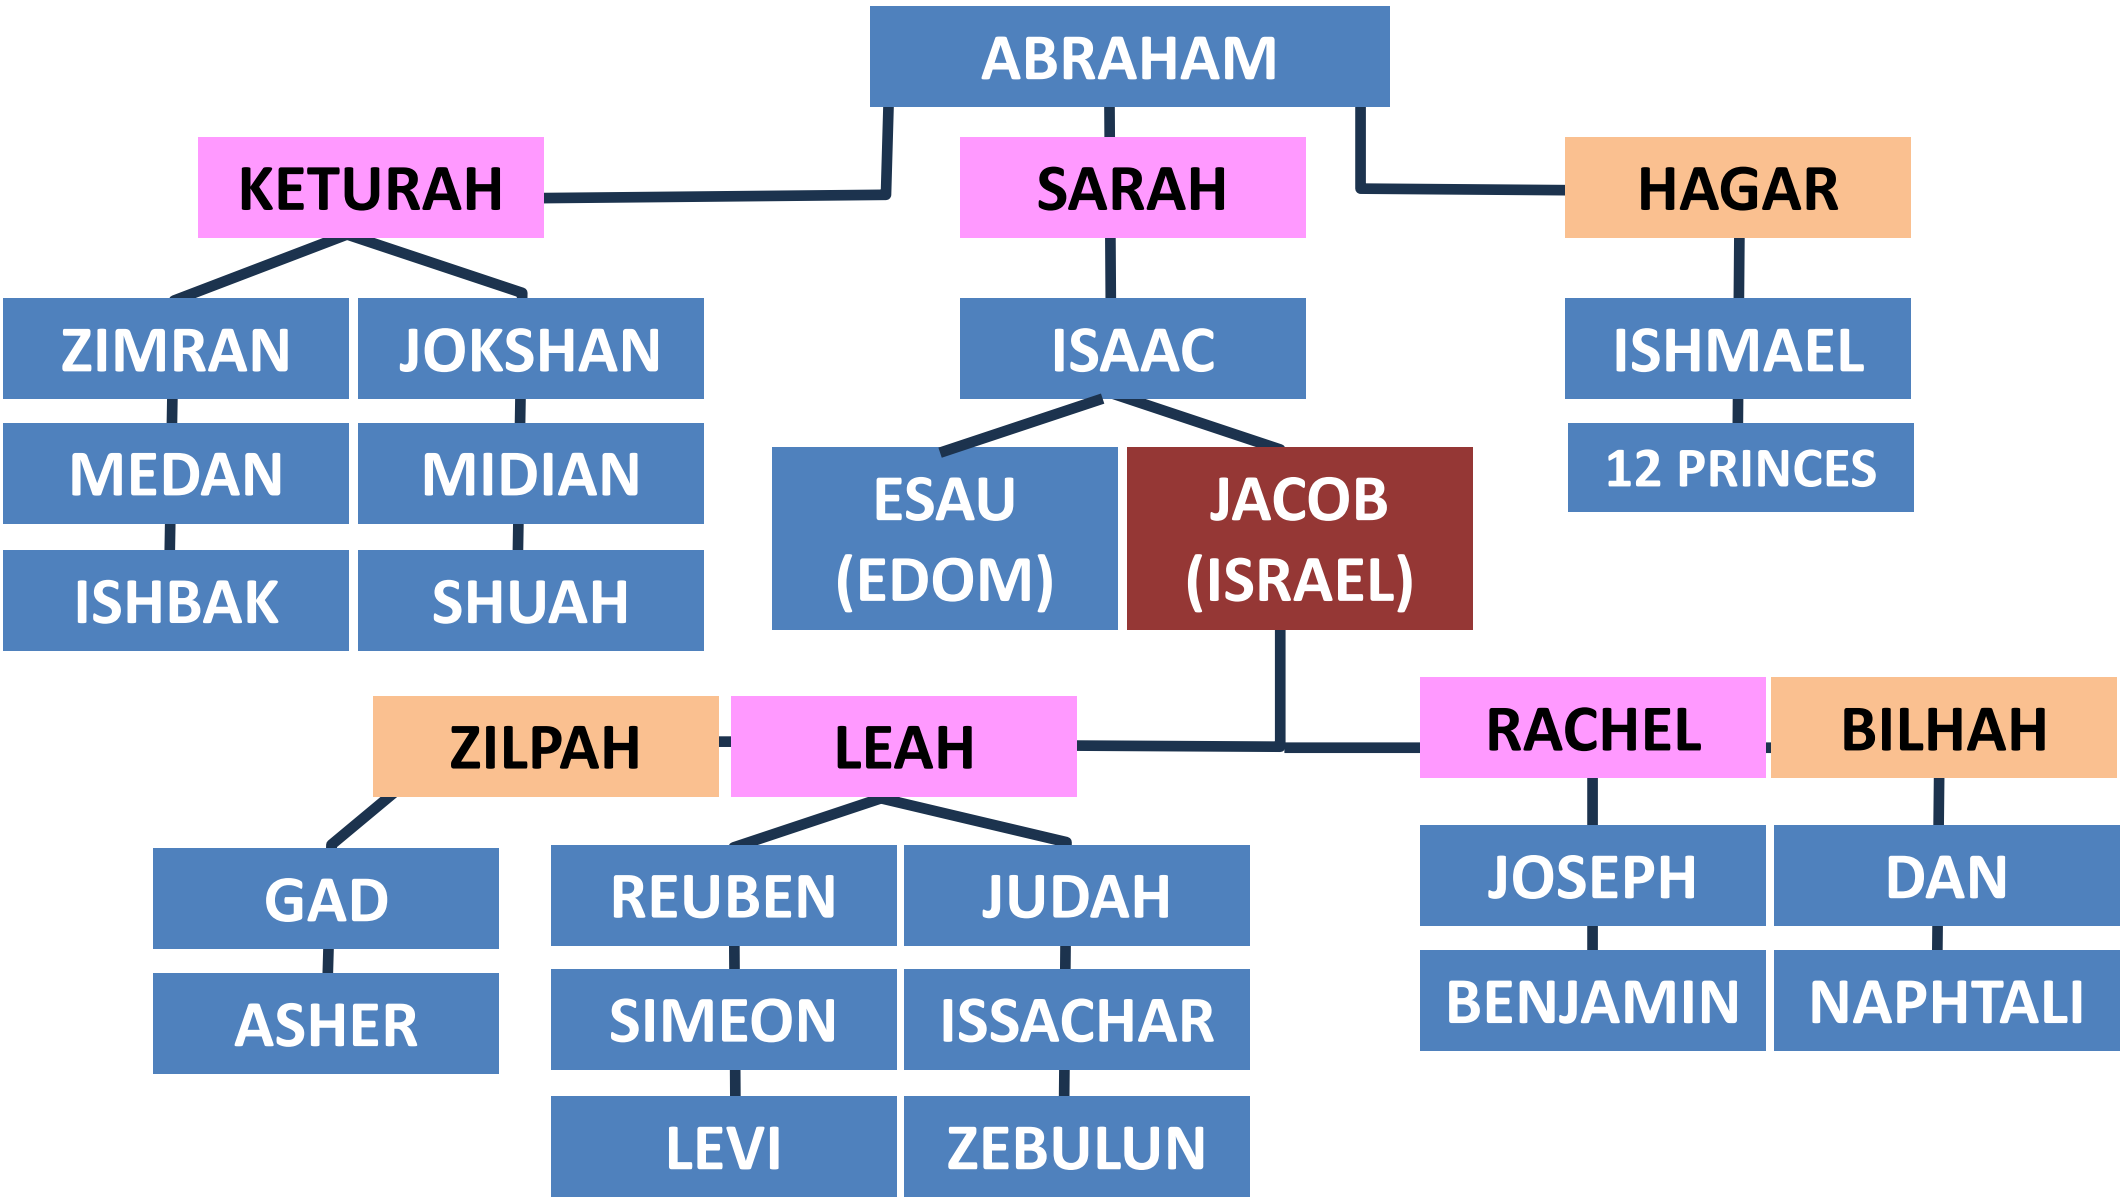

63BC

430 years

Abraham to the Exodus

Levi 17-19 years older than Joseph

128

137

All of Jacob/Israel's children born these 20 years except Benjamin

Jacob/Israel moves w/family to Egypt

Abraham dies

Jacob serves Laban

Isaac dies

Joseph before Pharaoh

Jacob/Israel dies

The Exodus
Ex 12:40-41

Joseph is born

1876BC

1526BC

1446BC

1865BC

1678BC

430 years

**OT = NATIONS
GOY (GOYIM?)**

**NT = GENTILE(S)
ETHNOS
ETHNIKOS**

**ADOPTION?
LOT (MOAB, AMMON)
ELIEZER OF DAMASCUS?
HOUSEHOLD SERVANTS**

The Exodus to Beginning Construction of The Temple

The Exodus
Ex 12:40-41

Israel begins 40
year wandering

1444BC

1446BC

Joshua leads
Israel into
Canaan

1404BC

Caleb takes his
land Js14.10